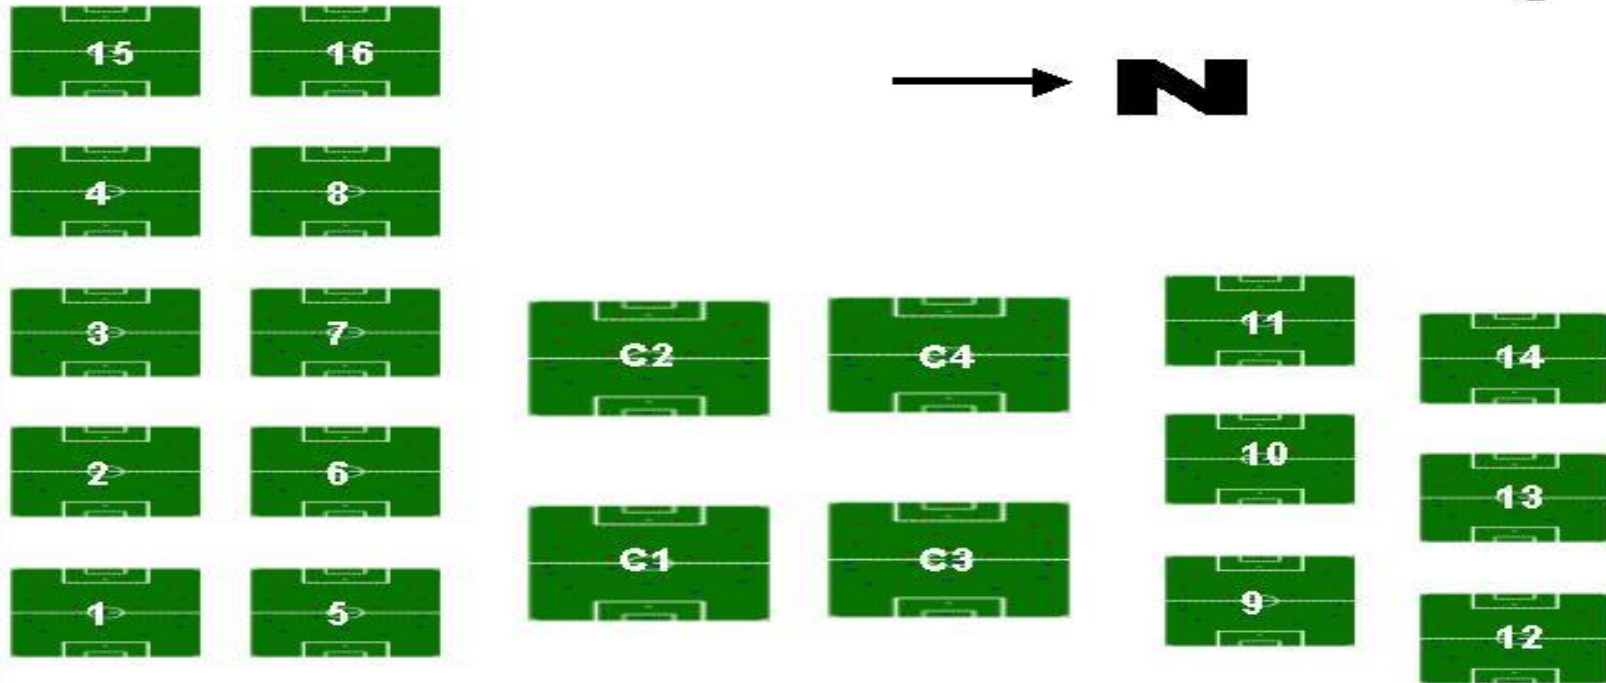

Ireland Grove Road

PCSL Soccer Complex

Home of Prairie Cities Soccer League

Parking Lot