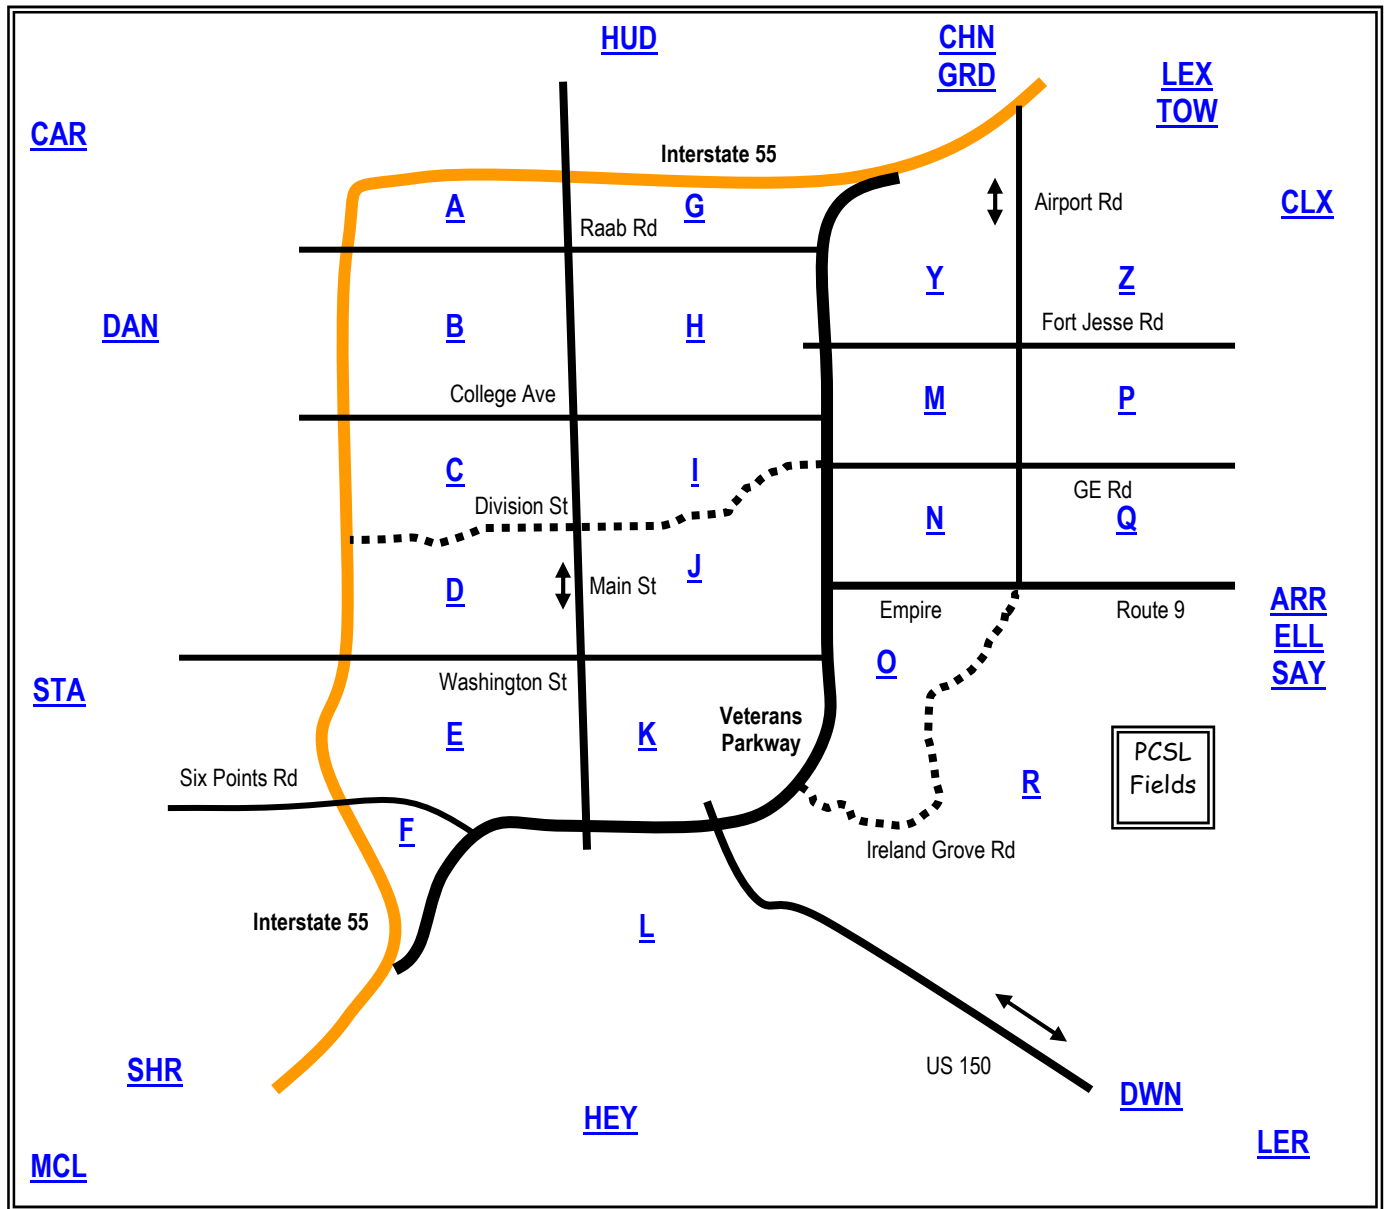

# Prairie Cities Soccer League - Location Map

**LOCATIONS WEST OF MAIN ST**

North West (A, B, C, CAR, DAN)

South West (D, E, F, STA, SHR, MCL)

**LOCATIONS BETWEEN MAIN ST AND VETERANS PARKWAY**

North Central (G, H, I, HUD)

B - Normal West of Main, South of Raab and North of College

C - Normal West of Main, South of College and North of Division

CAR - Carlock

DAN - Danvers

**South West**

D - Bloomington West of Main and North of Washington

### **South East**

N - between Veterans Parkway and Airport Road, South of GE Road and North of Empire

Q - East of Airport Road, South of GE Road and Empire (Route 9)

O - East of Veterans Parkway, between Empire and Ireland Grove

(Brookridge, Broadmoor, Rolling Brook, RB South, Washington East, and Williamsburg)

R - Bloomington Southeast, between Empire (Route 9) and US-150

(Colonial Meadows, Waterford Estates, Oak Ridge, Old Farm Lakes, Pririe View Estates, Gaelic Place, White Eagle, Breckenridge, Hershey Grove, Brookridge Estates)