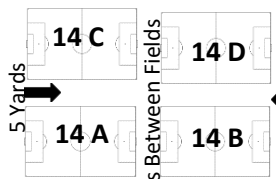

FCCI & PCSL Fields

Small
Shed

Big Shed

80 X 50

80 X 50

80 X 50

80 X 50

60 X 40

115 X 70

110 X 70

GAME

60 X 40

GAME

80 X 50

GAME

60 X 40

60 X 40

60 X 40

115 X 75

110 X 70

5 Yards

10 Yards Between Fields

5 Yards

F-17

80 X 50

Entrance

Parking Lot